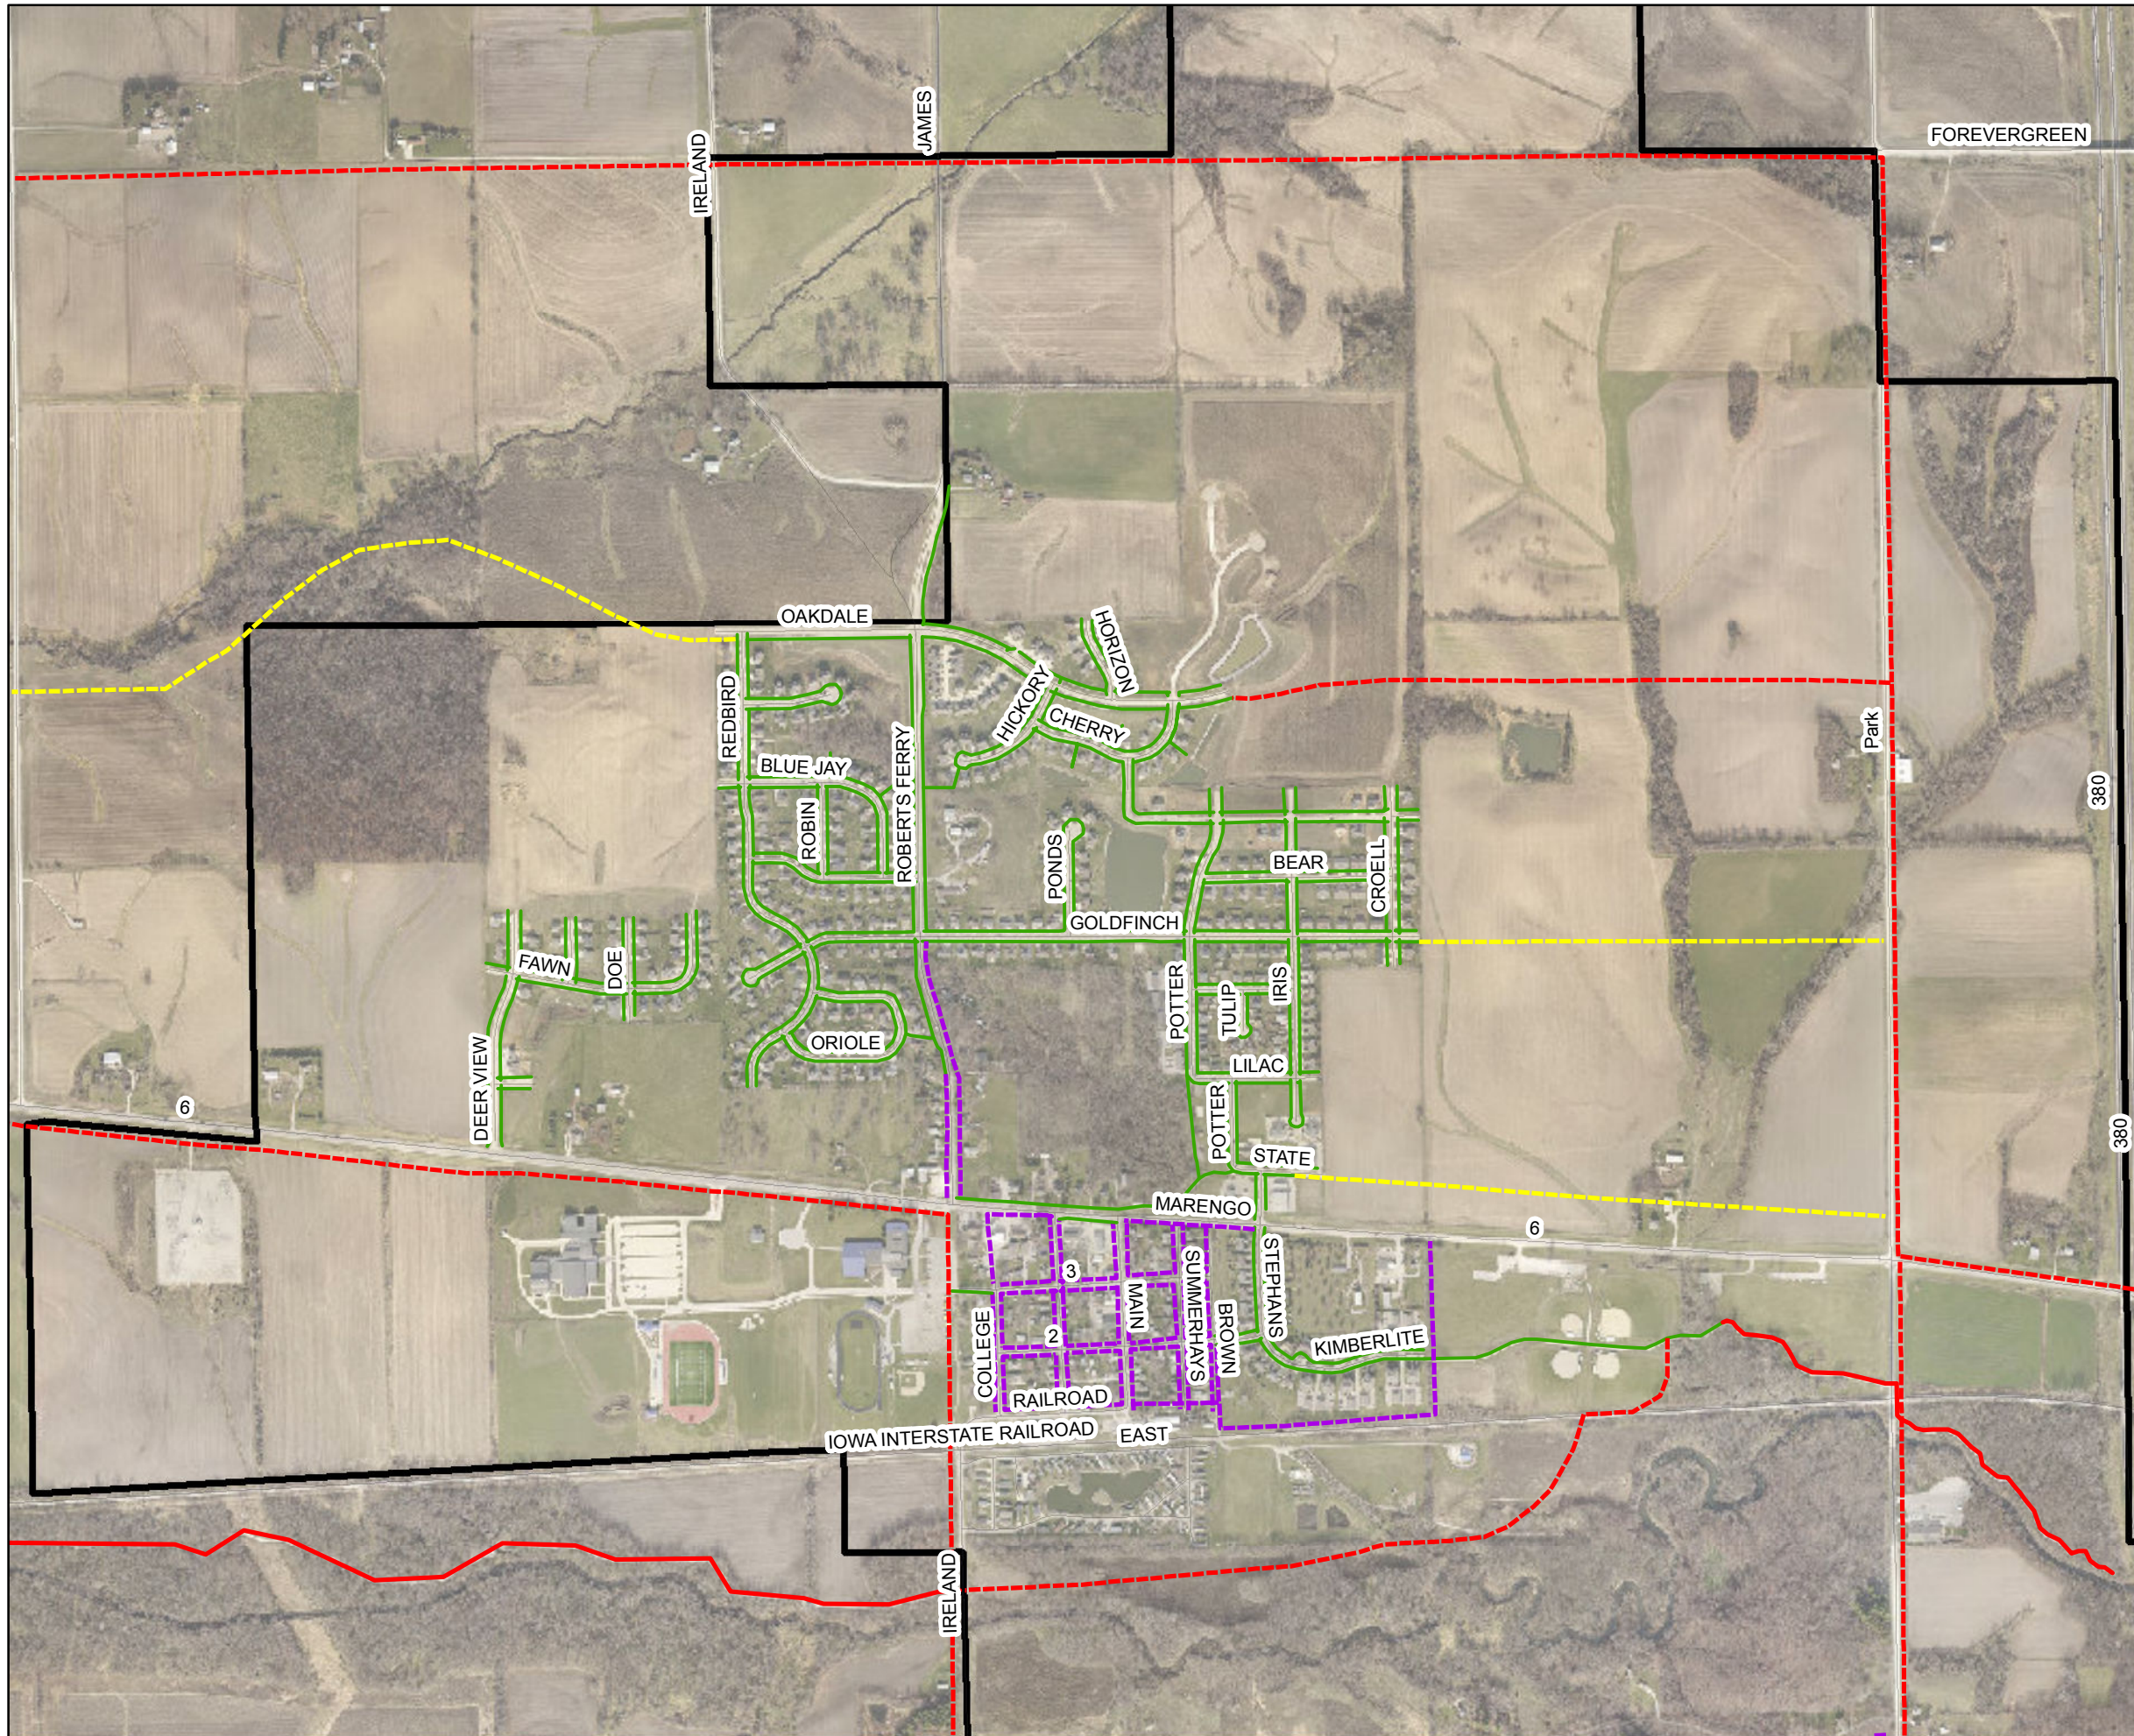

Tiffin Sidewalk and Trails

Legend

Width

- 4 Foot
- 5 Foot
- 6 Foot
- 8 Foot
- 10 Foot
- - - 5 Foot Proposed
- - - 8 Foot Proposed
- - - 10 Foot Proposed
- Tiffin Boundary

1:11,500