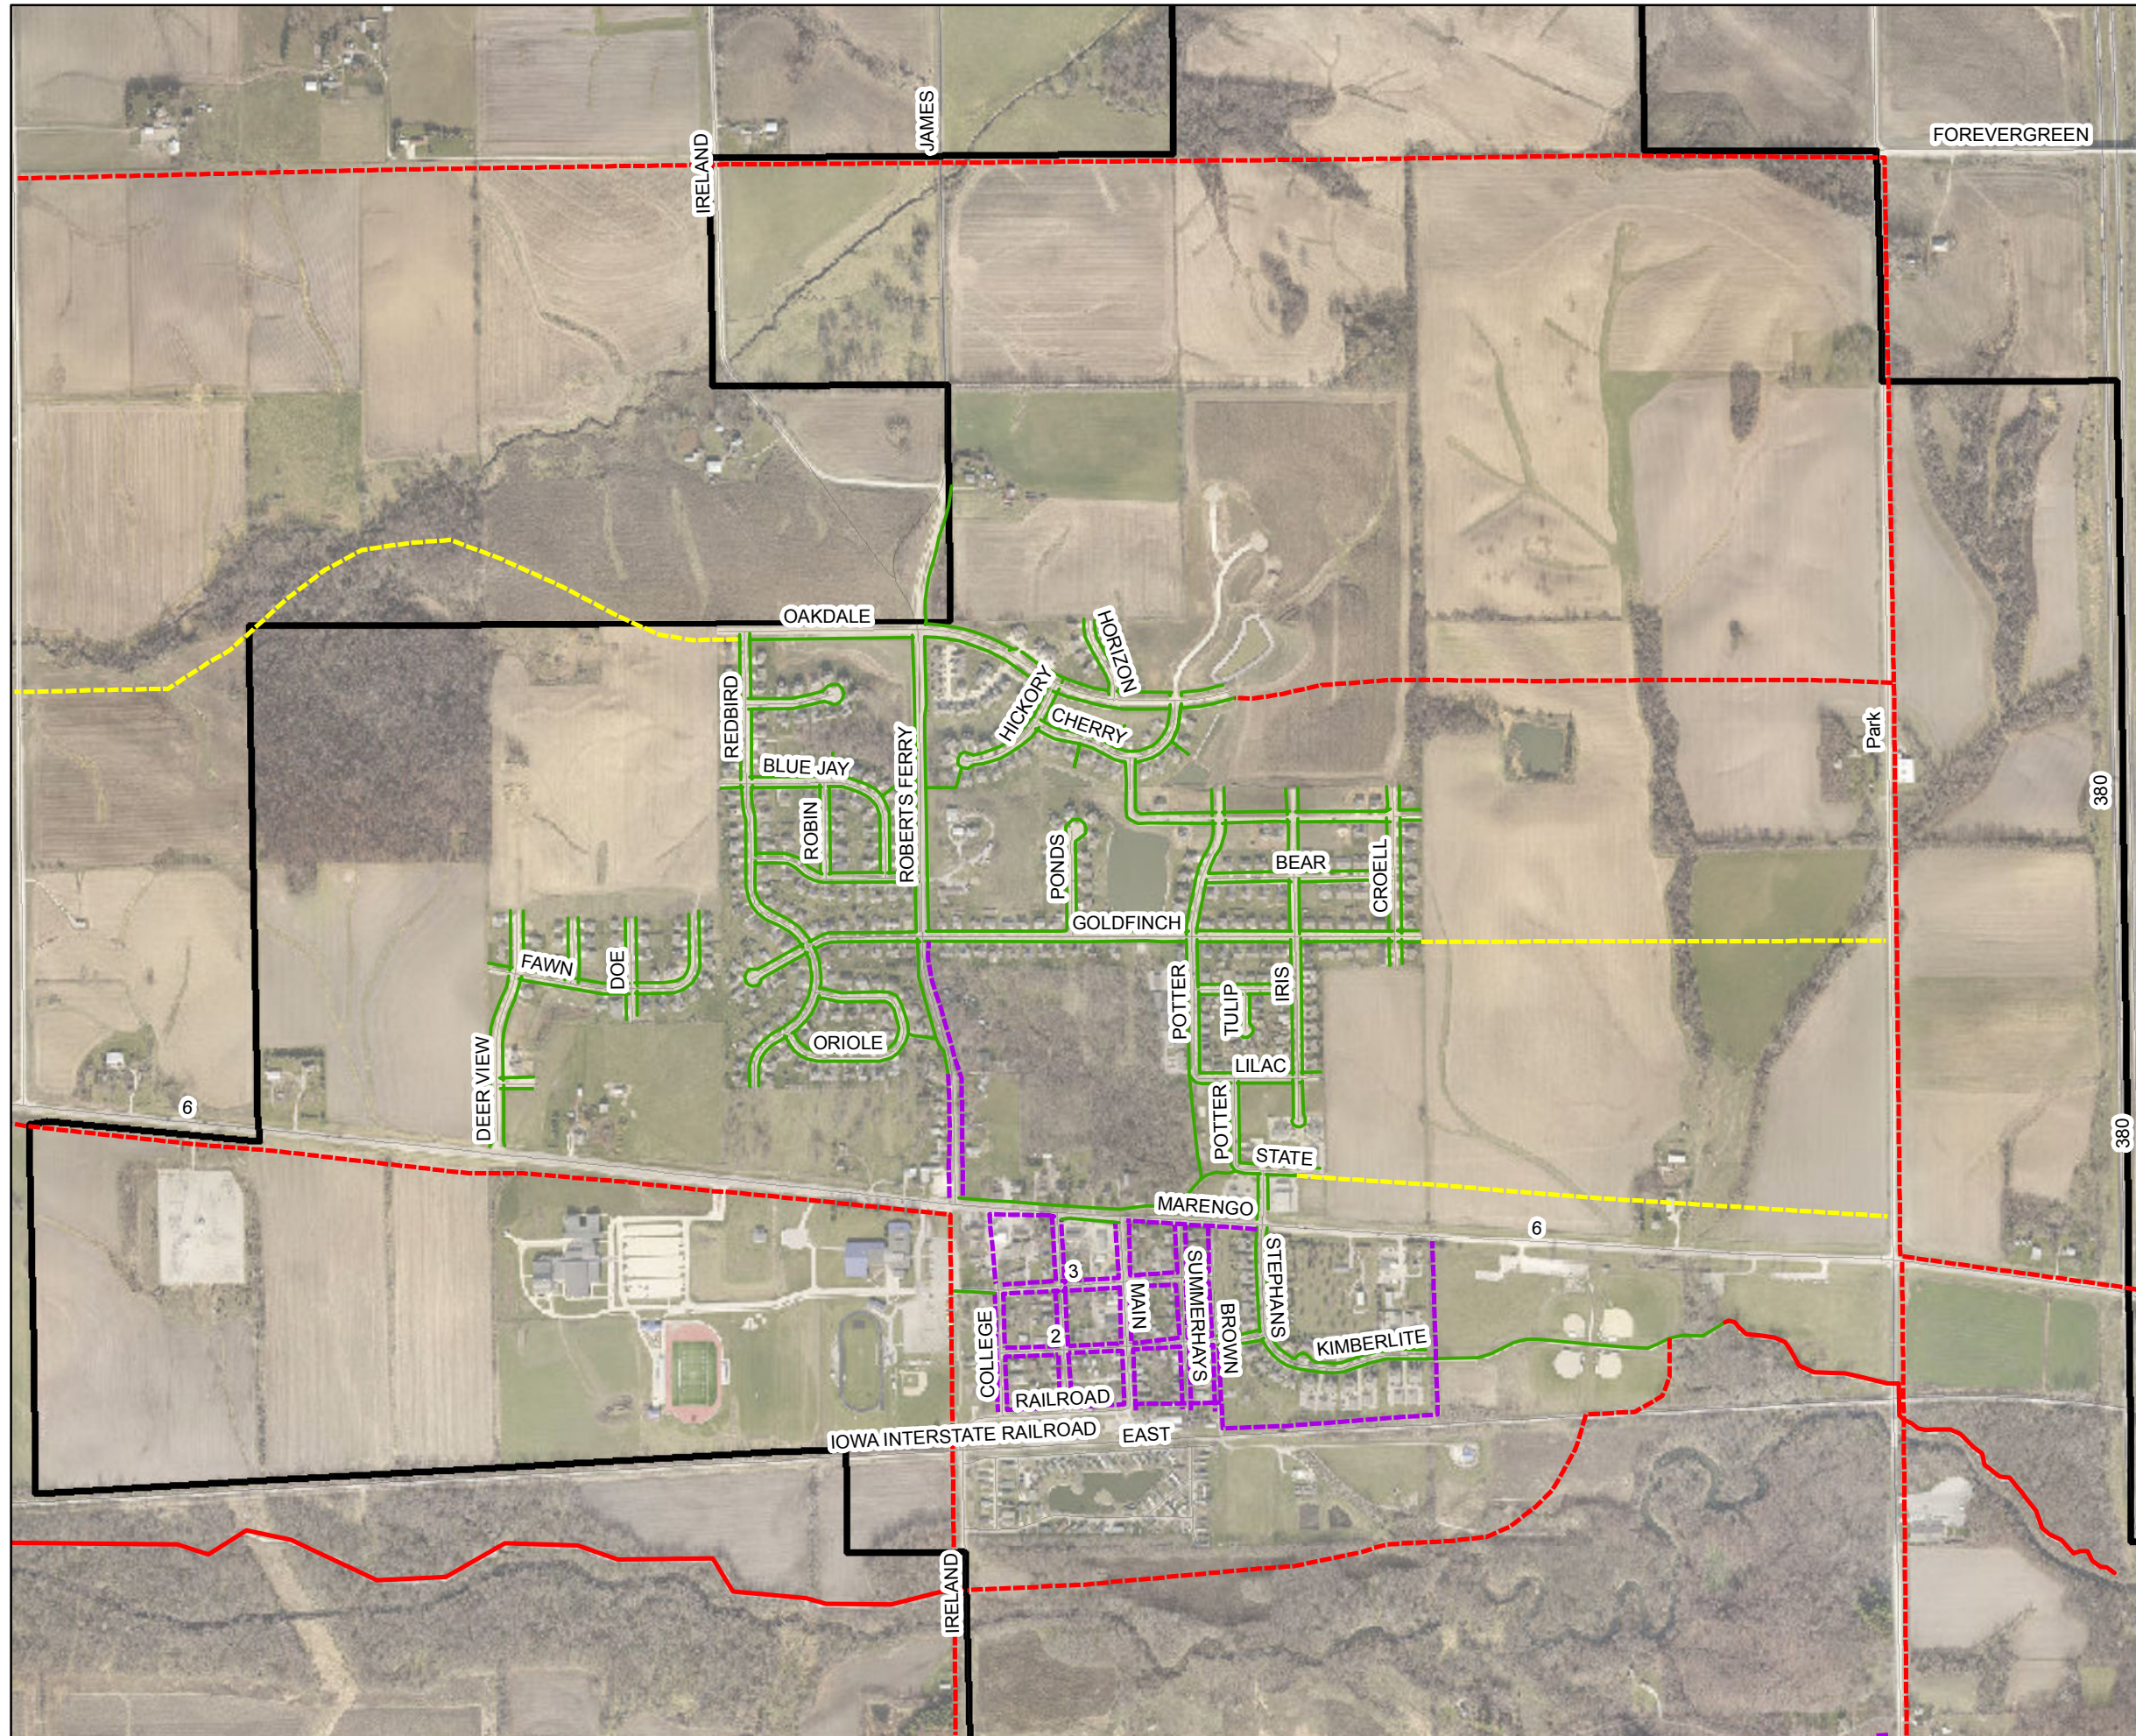

# Tiffin Sidewalk and Trails

## Legend

### Width

- 4 Foot
- 5 Foot
- 6 Foot
- 8 Foot
- 10 Foot
- - - 5 Foot Proposed
- - - 8 Foot Proposed
- - - 10 Foot Proposed
- Tiffin Boundary

1:11,500